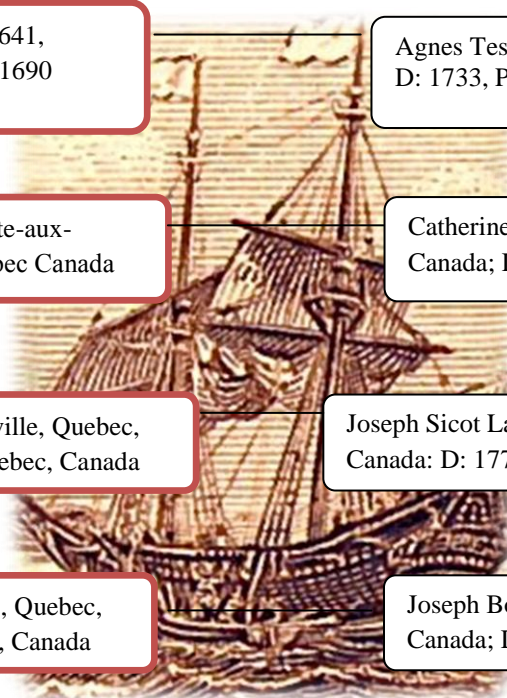

# Our French-Canadian Ancestry

## Guillaume Richard Lafleur to Thomas O. Gilman

**Guillaume Richard dit Lafleur** came to Quebec as a soldier of the **Carignan Salières** regiment in the summer of **1665**. Ten years later, on November 26, 1675, he married Ann Tessier in Montreal. The couple had eight children, six of whom grew to adulthood and married. Guillaume eventually became a captain in the Canadian militia in the parish of Pointe-aux-Trembles, on the outskirts of Montreal. He died on July 2, 1690 when his band of militiamen was overwhelmed by Iroquois warriors at Bout-de-l'Île de Montreal.

**Guillaume Richard Lafleur** B: Abt. 1641, Saintes, Charente Maritime, France; D: 1690 Pointe-aux-Trembles, Quebec, Canada

Agnes Tessier B: 1659, Montreal, Canada; D: 1733, Pointe-aux-Trembles, Quebec, Canada